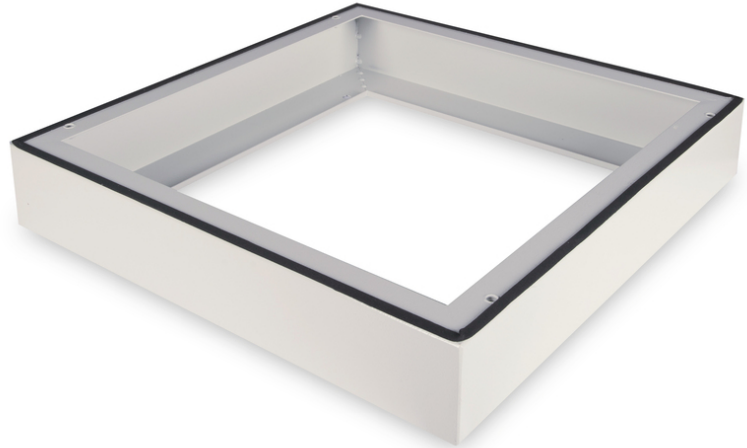

DIGITUS® IP55 — 600x600

DN-19 PLINTH-6-I-OD
EAN 4016032370512

Plinth for IP55 outdoor wall mounting cabinet 100x600x600 mm, color grey (RAL 7035)

- 100x600x600 mm (19") IP55 483 mm (19")
- Color: light grey, RAL 7035
- Depth: 600 mm
- Width: 600 mm
- For cabinet series: Wall Mounting
- Inch form factor (IEC 60297): 482.6 mm (19")
- Fastening material