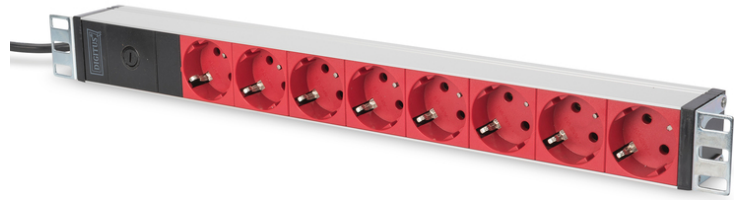

DIGITUS® 1U Aluminum PDU, rackmountable, 8x red CEE 7/7 10A Plug, 250VAC 50/60Hz, pre-fuse, IEC C14 plug, 8

DN-95410-R

EAN 4016032369721

1U Aluminum PDU, rackmountable, 8x red CEE 7/7 10A Plug, 250VAC 50/60Hz, pre-fuse, IEC C14 plug

Digitus® – 19" Rackmountable PDU with 8x red CEE 7/7 10A outlets, 250VAC 50/60Hz, pre-fuse, IEC C14 input plug, 1U height, 19" depth, 28.5" width, 5.0" height, 9.64 kg weight, 37,762.50 cm³ volume, 10 pcs per carton, 1 pc per inside, 1 pc per single, 1 pc per net single without packaging.

- 8x red CEE 7/7 10A outlets, 250VAC, 50/60 Hz / 10 A / 2500 VA
- Pre-fuse
- 35° tilt
- 2x IEC C14 input plug
- 2x H05VV-F 3G1,5 cable
- IEC C14, pre-fuse

- 35° tilt

Attributes

- Current: 10 A
- Input Plug: IEC 60320 C14 inlet
- Installation: Rack OU, Rack 1U
- Outlets: CEE 7/3
- Phase: 1ph
- Power: 2,3 kVA
- Volts: 230 V
- Inch form factor (IEC 60297): 482.6 mm (19")