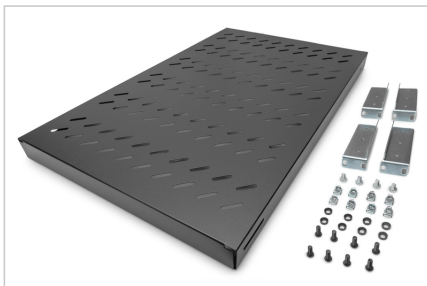

More images: