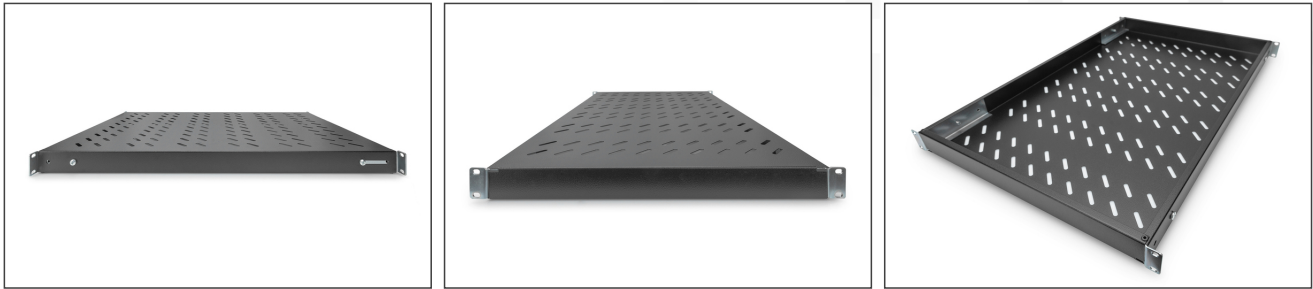

Safety notes

- When installing and using the accessory product for network cabinets, observe the respective safety instructions of the manufacturer or the cabinet system in which you want to use the accessory.

EU responsible person

EU based economic operator ensuring the product complies with the required regulations.

ASSMANN Electronic GmbH
Auf dem Schüffel 3
Lüdenscheid, Germany
<https://www.assmann.com>
info@assmann.com