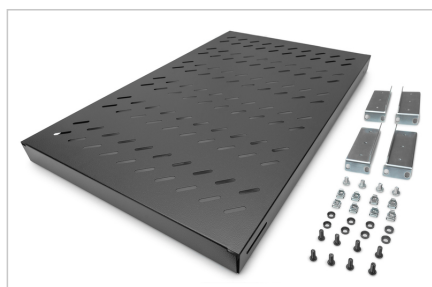

More images: