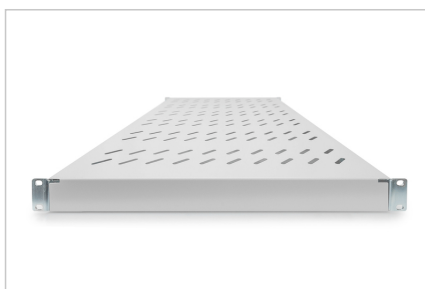

More images: