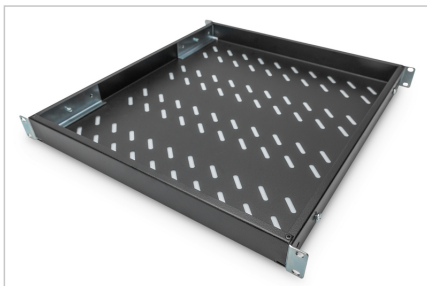

More images: