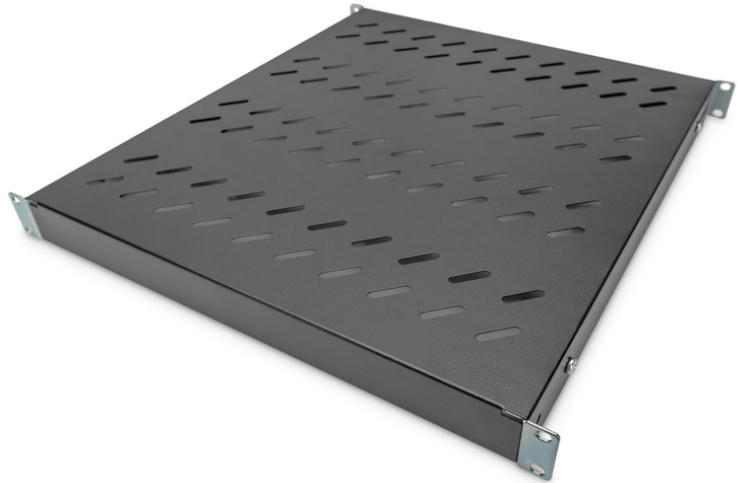

# DIGITUS® Shelf with Variable Rails for Fixed Mounting in 483 mm (19") Cabinets

DN-97647

EAN 4016032364993

1U fixed shelf for 800 mm depth racks 44x482x500 mm, adjust. 500-700 mm depth, black

1U fixed shelf for 800 mm depth racks 44x482x500 mm, adjust. 500-700 mm depth, black

• 1U fixed shelf for 800 mm depth racks 44x482x500 mm, adjust. 500-700 mm depth, black

**Attributes**

- Color: black, RAL 9005
- Load capacity: 50 kg

- Mounting type: Adjustable mounting rails
- Units: 1

- Weight: 3.2 kg
- Inch form factor (IEC 60297): 482.6 mm (19")
- Suitable cabinet depth: 800 mm

**Package contents**

- Installation set (screws, cage nuts, washers)

Logistics						
	Number (pcs)	Weight (kg)	Depth (cm)	Width (cm)	Height (cm)	cm <sup>3</sup>
Packaging Unit Carton	9	28.80	59.50	50.00	46.60	138,635.00
Packaging Unit Inside	1	3.20	52.50	50.00	5.50	14,437.50
Packaging Unit Single	1	3.20	45.00	53.00	5.00	11,925.00
Net single without Packaging	1	3.20	50.80	48.30	4.30	0.00