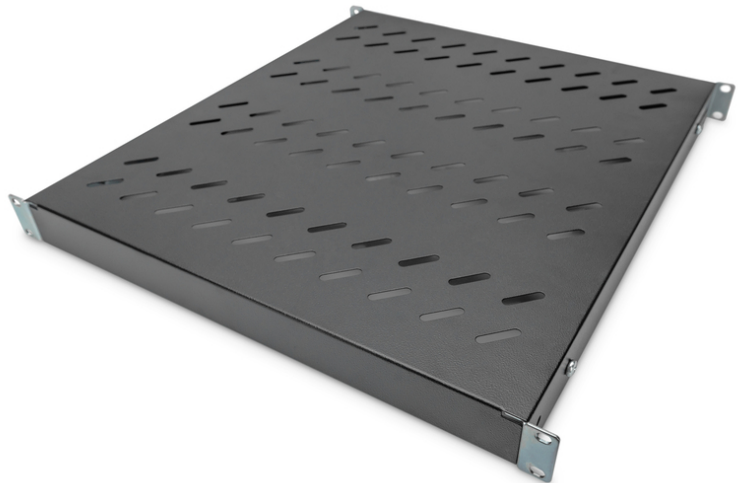

DIGITUS® Shelf with Variable Rails for Fixed Mounting in 483 mm (19") Cabinets

DN-97647

EAN 4016032364993

1U fixed shelf for 800 mm depth racks 43x483x508 mm, adjust. up to 700 mm depth, black

The shelves for fixed mounting can be installed easy on the four 483 mm (19") profile rails of your 483 mm (19") network- or server cabinet. Due to their stable, perforated steel sheet with a load capacity of 50 kg, they are the optimal surface for components which are not 483 mm (19") suitable. The fixing rails are can be adjusted if needed.

- for fixed mounting on the four 483 mm (19") profile rails
- sturdy, perforated steel sheet
- incl. fixing material, M6
- 4-point fixing (front- and rear 19" profile rails)

Attributes

- Boja: crna, RAL 9005
- Jedinice: 1
- Kapacitet opterećenja: 50 kg
- Težina: 3.2 kg
- Vrsta montaže: Podesive šine za montažu
- Inčni faktor oblika (IEC 60297): 482,6 mm (19")
- Prikladna dubina ormara: 800 mm