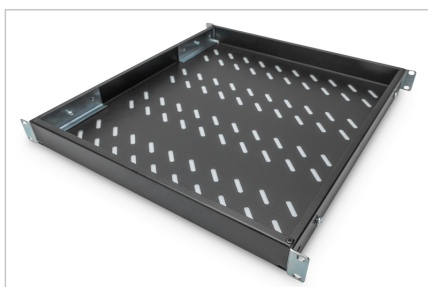

More images: