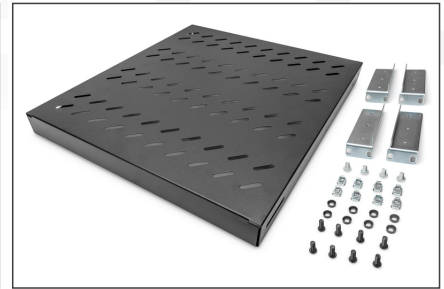

Safety notes

- When installing and using the accessory product for network cabinets, observe the respective safety instructions of the manufacturer or the cabinet system in which you want to use the accessory.

EU responsible person

EU based economic operator ensuring the product complies with the required regulations.

ASSMANN Electronic GmbH
Auf dem Schüffel 3
Lüdenscheid, Germany
<https://www.assmann.com>
info@assmann.com