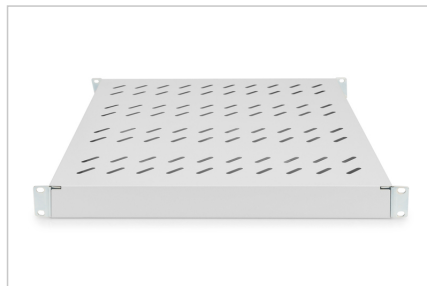

More images: