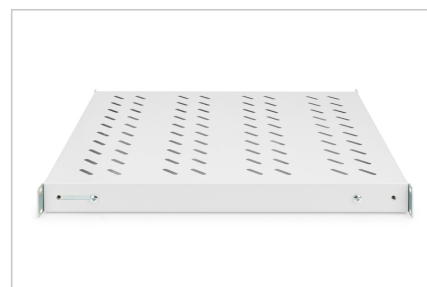

More images: