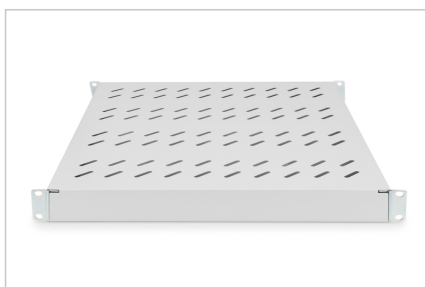

More images: