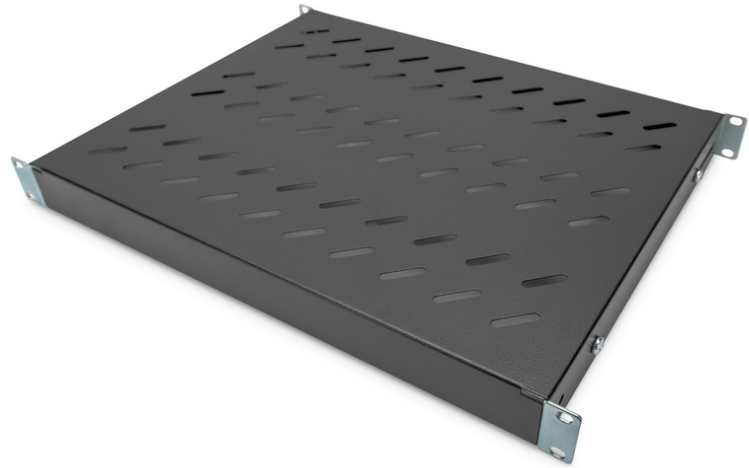

DIGITUS® Shelf with Variable Rails for Fixed Mounting in 483 mm (19") Cabinets

DN-97645

EAN 4016032364979

1U fixed shelf for 600 mm depth racks 44x482x350 mm, adjust. 350-550 mm depth, black

1U fixed shelf for 600 mm depth racks 44x482x350 mm, adjust. 350-550 mm depth, black

• 1U fixed shelf for 600 mm depth racks 44x482x350 mm, adjust. 350-550 mm depth, black

Attributes

- Color: black, RAL 9005
- Load capacity: 50 kg

- Mounting type: Adjustable mounting rails
- Units: 1

- Weight: 2.38 kg
- Inch form factor (IEC 60297): 482.6 mm (19")

- Suitable cabinet depth: 600 mm

Package contents

- Installation set (screws, cage nuts, washers)

Logistics

	Number (pcs)	Weight (kg)	Depth (cm)	Width (cm)	Height (cm)	cm³
Packaging Unit Carton	12	28.73	47.00	43.00	40.00	80,840.00
Packaging Unit Inside	1	2.39	45.20	37.70	5.00	8,520.20
Packaging Unit Single	1	2.39	50.00	60.00	5.00	15,000.00
Net single without Packaging	1	2.38	35.80	48.30	4.30	0.00