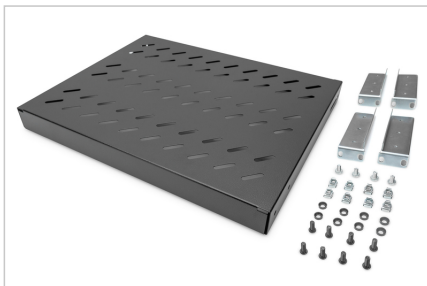

More images: