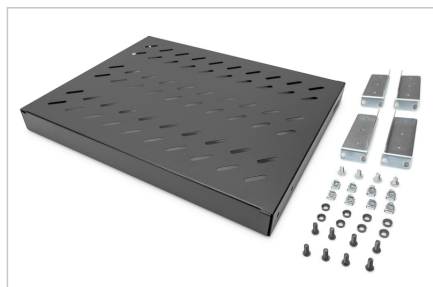

More images: