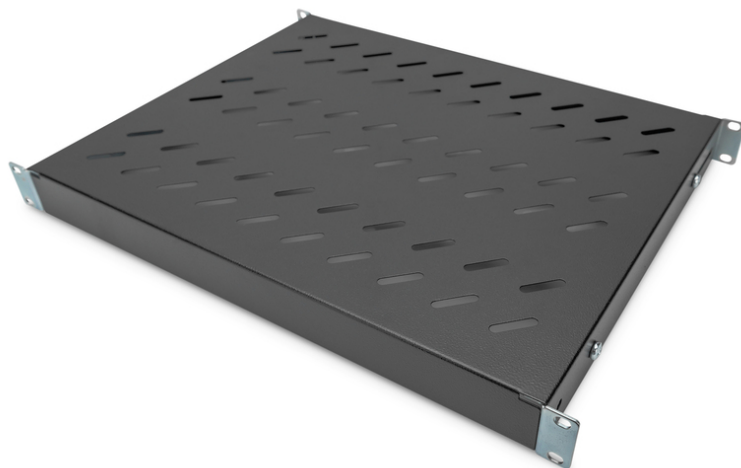

DIGITUS® Shelf with Variable Rails for Fixed Mounting in 483 mm (19") Cabinets

DN-97645

EAN 4016032364979

1U fixed shelf for 600 mm depth racks 43x483x358 mm, adjust. up to 550 mm depth, black

The shelves for fixed mounting can be installed easy on the four 483 mm (19") profile rails of your 483 mm (19") network- or server cabinet. Due to their stable, perforated steel sheet with a load capacity of 50 kg, they are the optimal surface for components which are not 483 mm (19") suitable. The fixing rails are can be adjusted if needed.

- for fixed mounting on the four 483 mm (19") profile rails
- sturdy, perforated steel sheet
- incl. fixing material, M6
- 4-point fixing (front- and rear 19" profile rails)

Attributes

- Boja: crna, RAL 9005
- Jedinice: 1
- Kapacitet opterećenja: 50 kg
- Težina: 2.38 kg
- Vrsta montaže: Podesive šine za montažu
- Inčni faktor oblika (IEC 60297): 482,6 mm (19")
- Prikladna dubina ormara: 600 mm