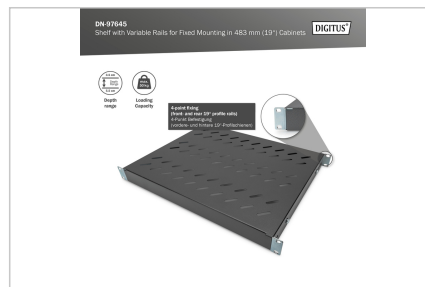

More images: