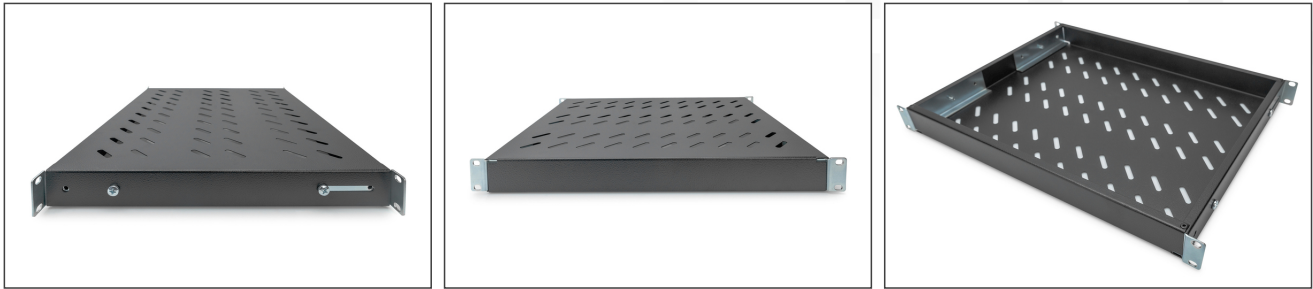

Safety notes

- When installing and using the accessory product for network cabinets, observe the respective safety instructions of the manufacturer or the cabinet system in which you want to use the accessory.

EU responsible person

EU based economic operator ensuring the product complies with the required regulations.

ASSMANN Electronic GmbH
Auf dem Schüffel 3
Lüdenscheid, Germany
<https://www.assmann.com>
info@assmann.com