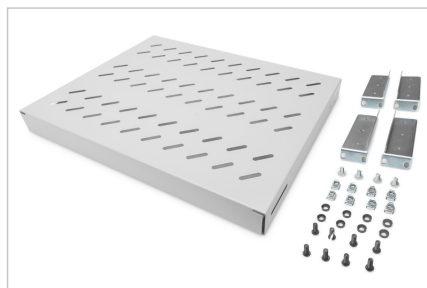

More images: