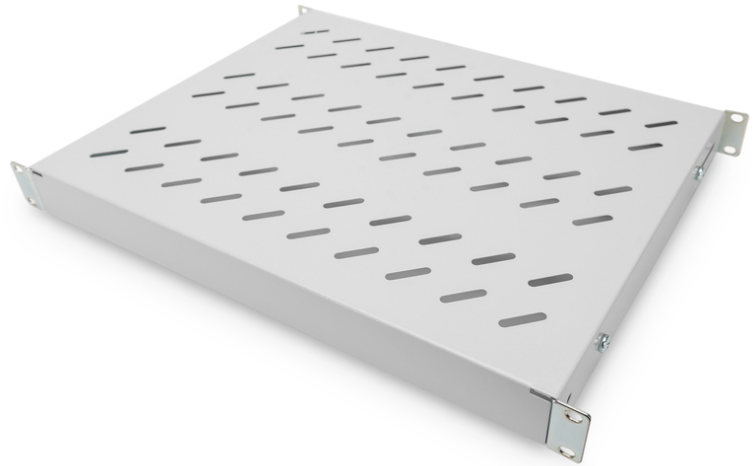

DIGITUS® Shelf with Variable Rails for Fixed Mounting in 483 mm (19") Cabinets

DN-97644

EAN 4016032364962

1U fixed shelf for 600 mm depth racks 44x482x350 mm, adjust. 350-550 mm depth, grey

1U fixed shelf for 600 mm depth racks 44x482x350 mm, adjust. 350-550 mm depth, grey

• 1U fixed shelf for 600 mm depth racks 44x482x350 mm, adjust. 350-550 mm depth, grey

Attributes

- Color: light grey, RAL 7035
- Load capacity: 50 kg

- Mounting type: Adjustable mounting rails
- Units: 1

- Weight: 2.38 kg
- Inch form factor (IEC 60297): 482.6 mm (19")
- Suitable cabinet depth: 600 mm

Package contents

- Installation set (screws, cage nuts, washers)

Logistics						
	Number (pcs)	Weight (kg)	Depth (cm)	Width (cm)	Height (cm)	cm³
Packaging Unit Carton	12	27.60	47.00	53.00	40.00	99,640.00
Packaging Unit Inside	1	2.30	45.20	37.70	5.00	8,520.20
Packaging Unit Single	1	2.30	50.00	60.00	5.00	15,000.00
Net single without Packaging	1	2.38	35.80	48.30	4.40	0.00