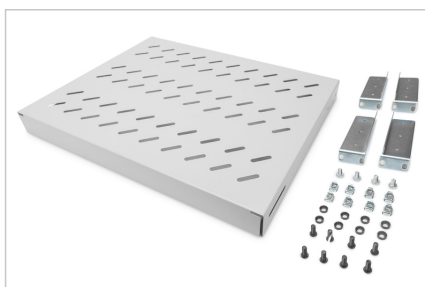

More images: