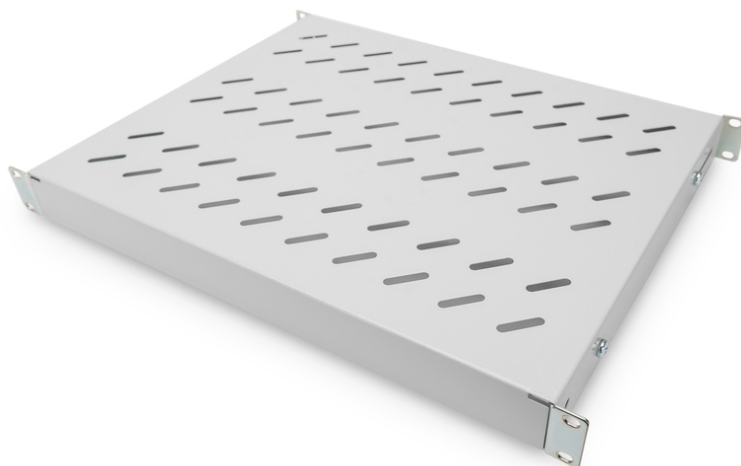

# DIGITUS® Shelf with Variable Rails for Fixed Mounting in 483 mm (19") Cabinets

DN-97644

EAN 4016032364962

### 1U fixed shelf for 600 mm depth racks 44x483x358 mm, adjust. 350-550 mm depth, grey

The shelves for fixed mounting can be installed easy on the four 483 mm (19") profile rails of your 483 mm (19") network- or server cabinet. Due to their stable, perforated steel sheet with a load capacity of 50 kg, they are the optimal surface for components which are not 483 mm (19") suitable. The fixing rails are can be adjusted if needed.

- for fixed mounting on the four 483 mm (19") profile rails
- sturdy, perforated steel sheet
- incl. fixing material, M6
- 4-point fixing (front- and rear 19" profile rails)

### Attributes

- Boja: svijetlo siva, RAL 7035
- Jedinice: 1
- Kapacitet opterećenja: 50 kg
- Težina: 2.38 kg
- Vrsta montaže: Podesive šine za montažu
- Inčni faktor oblika (IEC 60297): 482,6 mm (19")
- Prikladna dubina ormara: 600 mm