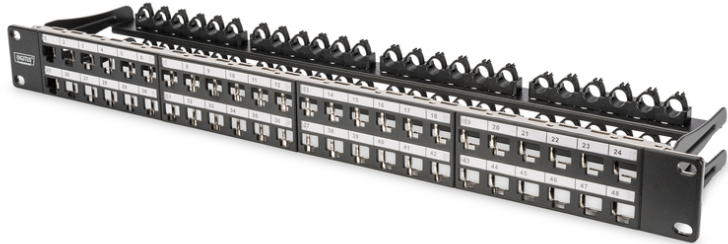

DIGITUS® DIGITUS 48-Port 1U Modular Patch Panel, shielded, black RAL 9005

DN-91424

EAN 4016032343318

Modular Patch Panel, shielded, 48-port label field, 1U, rack mount, black RAL 9005

The DIGITUS® 48 Port 1U Modular Patch Panel ensures a High Density with the benefit of 48 Keystone Jacks in just one height unit.

- High density 48 ports in 1U
- Shielded RJ45 ports
- High quality components
- High density 48 ports in 1U
- High density 48 ports in 1U

- High density 48 ports in 1U
- High density 48 ports in 1U

Attributes

- Color: black, RAL 9005
- Ports: 48
- Units: 1
- Category: CAT 6A

Logistics						
	Number (pcs)	Weight (kg)	Depth (cm)	Width (cm)	Height (cm)	cm³
Packaging Unit Carton	15	8.80	53.00	28.00	34.00	50,456.00
Packaging Unit Inside	1	0.59	5.00	53.00	18.00	4,770.00
Packaging Unit Single	1	0.59	5.00	53.00	18.00	4,770.00
Net single without Packaging	1	0.00	0.00	0.00	0.00	0.00