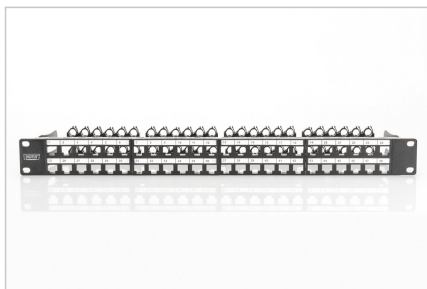

More images: