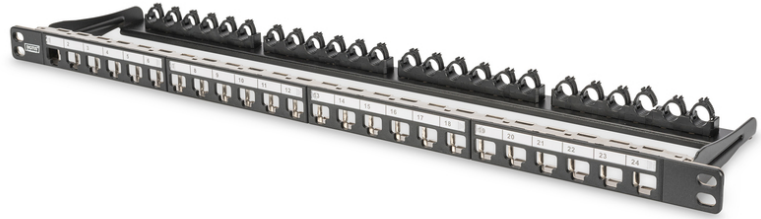

DIGITUS® DIGITUS 24-Port Patch Panel, Shielded, 0.5U, Rack Mount, Black RAL 9005

DN-91422

EAN 4016032343295

Modular Patch Panel, shielded, 24-port label field, 0.5U, rack mount, black RAL 9005

The DIGITUS® 24-port 0.5U patch panel offers you a high packing density. As the panel is only 0.5U high, 48 ports (2 panels with 24 ports each) can be installed on 1U.

- 24-Port Patch Panel
- Shielded Patch Panel

- 24-Port Patch Panel
- Color: Black RAL9005

Attributes

- Color: black, RAL 9005
- Ports: 24
- Units: 0

Logistics						
	Number (pcs)	Weight (kg)	Depth (cm)	Width (cm)	Height (cm)	cm³
Packaging Unit Carton	10	6.30	55.00	38.00	18.00	37,620.00
Packaging Unit Inside	1	0.63	3.00	53.00	18.00	2,862.00
Packaging Unit Single	1	0.63	3.00	53.00	18.00	2,862.00
Net single without Packaging	1	0.00	0.00	0.00	0.00	0.00