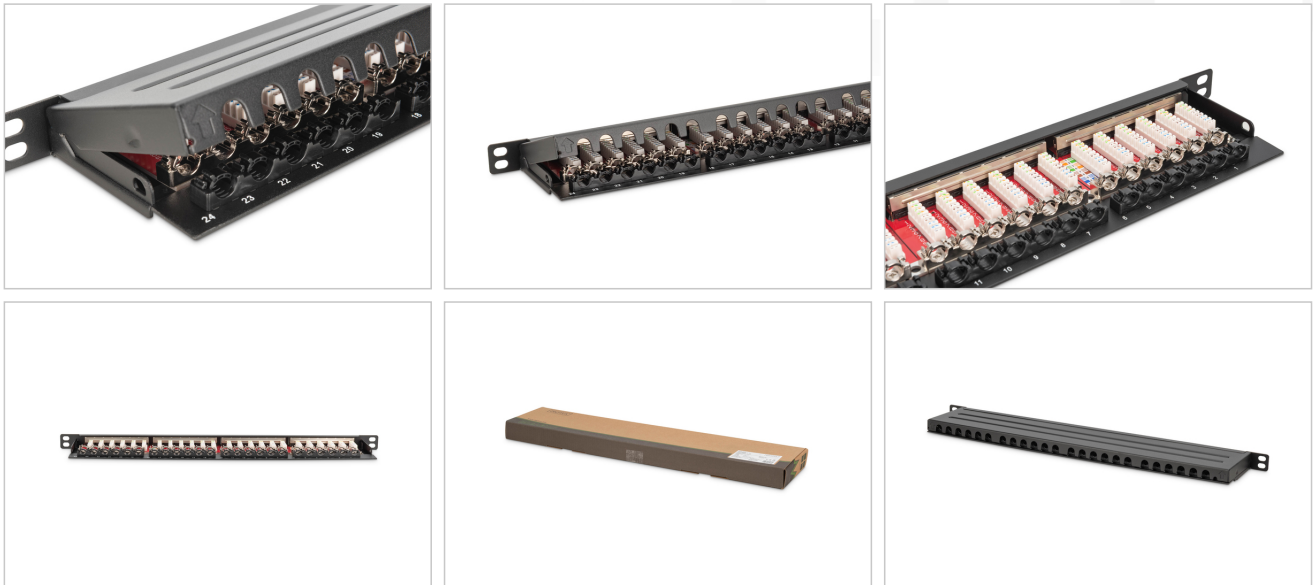

More images:

Safety notes

- Protect product from moisture
- Avoid antistatic charging when installing the product
- Observe the specifications of the raw cable manufacturer during installation

EU responsible person

EU based economic operator ensuring the product complies with the required regulations.

ASSMANN Electronic GmbH
Auf dem Schüffel 3
Lüdenscheid, Germany
<https://www.assmann.com>
info@assmann.com