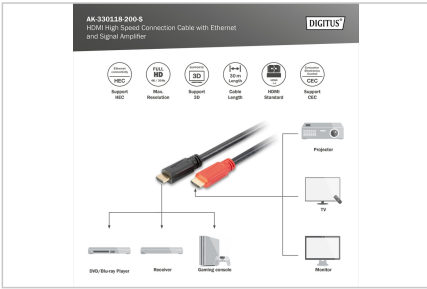

More images:

EU responsible person

EU based economic operator ensuring the product complies with the required regulations.

ASSMANN Electronic GmbH
Auf dem Schüffel 3
Lüdenscheid, Germany
<https://www.assmann.com>
info@assmann.com