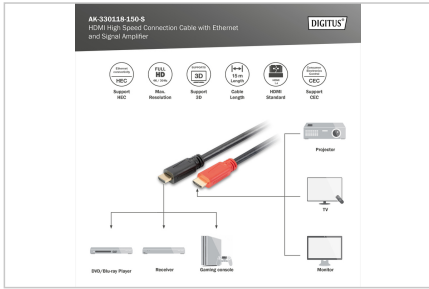

More images:

Safety notes

- When plugging and unplugging the cable, only grasp the plug and do not pull directly on the cable.
- Cables must not be kinked sharply or bent at tight angles, as this can damage the inner wires and lead to failures.
- Make sure that the cables are not under tensile load, as this can damage the insulation and the wires inside the cable.
- Ensure that cables are not laid in areas where they can be easily damaged mechanically.
- Cables should not be used in environments with extremely high or very low temperatures. Observe the product information on the maximum operating temperature of the cable
- Check cables regularly for visible damage such as cracks, kinks or signs of wear. Defective cables should be replaced immediately to avoid failures, short circuits or even electric shocks.

EU responsible person

EU based economic operator ensuring the product complies with the required regulations.

ASSMANN Electronic GmbH
Auf dem Schüffel 3
Lüdenscheid, Germany
<https://www.assmann.com>
info@assmann.com