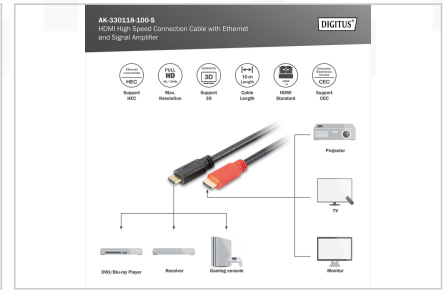

More images:

Safety notes

- When plugging and unplugging the cable, only grasp the plug and do not pull directly on the cable.
- Cables must not be kinked sharply or bent at tight angles, as this can damage the inner wires and lead to failures.
- Make sure that the cables are not under tensile load, as this can damage the insulation and the wires inside the cable.
- Ensure that cables are not laid in areas where they can be easily damaged mechanically.
- Cables should not be used in environments with extremely high or very low temperatures. Observe the product information on the maximum operating temperature of the cable
- Check cables regularly for visible damage such as cracks, kinks or signs of wear. Defective cables should be replaced immediately to avoid failures, short circuits or even electric shocks.

EU responsible person

EU based economic operator ensuring the product complies with the required regulations.

ASSMANN Electronic GmbH
Auf dem Schüffel 3
Lüdenscheid, Germany
<https://www.assmann.com>
info@assmann.com