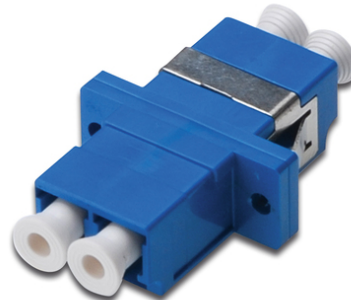

DIGITUS LC / LC Coupler, Singlemode

DN-96007-1
 EAN 4016032335764

FO coupler, duplex, LC to LC, SM, color blue, OS2 ceramic sleeve, polymer housing, incl. screws

The high quality DIGITUS® fiber optic couplers with ceramic ferrule are the perfect supplement for the assembling of splice boxes. Due to constant quality controls and the accurate processing, the couplers guarantee an optimal performance and link quality. Each coupler is equipped with a dust protection cup, to protect the ferrules against dust. Moreover the couplers are delivered with the suitable mounting material, so that they can be installed and fixed to the front panels immediatly. The perfect performance is achieved by using the DIGITUS® Pigtails, which are also high quality manufactured and

whose connectors interact with the couplers in the best of possible ways.

The best solution for Splice Boxes

- LC / LC
- Duplex
- Singlemode
- Ceramic Sleeve
- Polymer housing
- Blue
- incl. fixing material