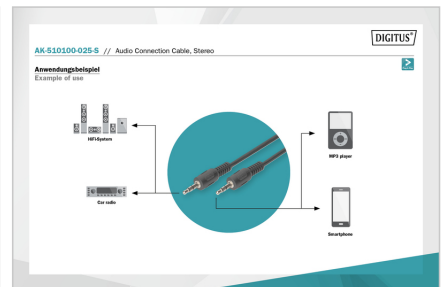

More images: