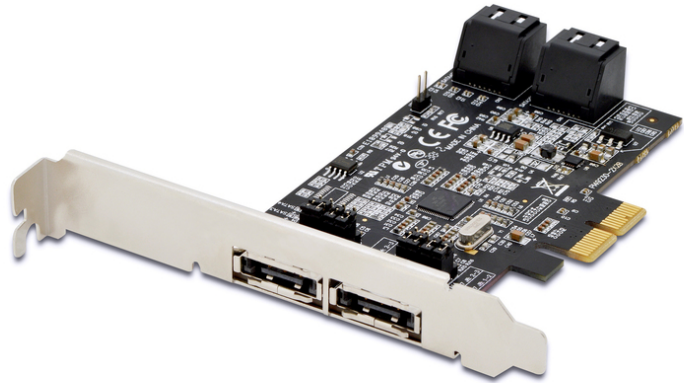

DIGITUS® SATA III PCI Express card, 4-port

DS-30104-1

EAN 4016032330240

SATAIII RAID PCIeexpress Add-On card int:4xSATA/ex:2xeSATA, selectable, Marvell 9230

SATAIII RAID PCIeexpress Add-On card,int:4xSATA/ex:2xeSATA, selectable, Marvell 9230

The quick and easy way to add Serial ATA performance to your PC.

- 4 internal Serial ATA connectors, 2 external eSATA connectors (selectable)
- Chipset: MARVELL 88SE9230
- Bus specification: 4x PCI-Express
- Capacity: up to 4 TB

- Supports SATA III Native Command Queuing (NCQ)
- Compliant with Serial ATA III specifications, up to 600MB/sec
- Stand-alone PCI Express to Serial ATA host controller
- Four independent Serial ATA channels, each of them supporting one connection of a Serial ATA device at the same time
- Supports Windows 10, 8, 7, Vista and XP