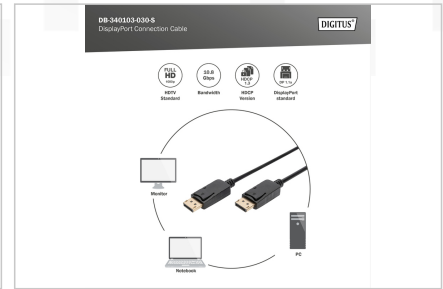

DIGITUS® DisplayPort

AK-340103-030-S
EAN 4016032328513

DisplayPort connection cable, DP M/M, 3.0m, w/interlock, DP, 1.1a conform, bl

DisplayPort standard: DisplayPort 1.1a
 Ferrite filter: none
 Resolution max.: 1920 x 1080 Pixel, 60Hz
 Length: 3 m
 AOC - Active Optical Cable: no
 Shielding: Double shielding

- Full HD 1080

Attributes

- Assortment: DisplayPort Cables
- Color cable: black
- Color connector: black
- Connector 1: DP, plug

- Connector 2: DP, plug
- Connector surface: nickel-plated
- Hoods: molded
- Interlock: Snap fastener
- Resolution max.: 1920 x 1080 Pixel, 60Hz
- Length: 3 m
- AOC - Active Optical Cable: no
- Shielding: Double shielding