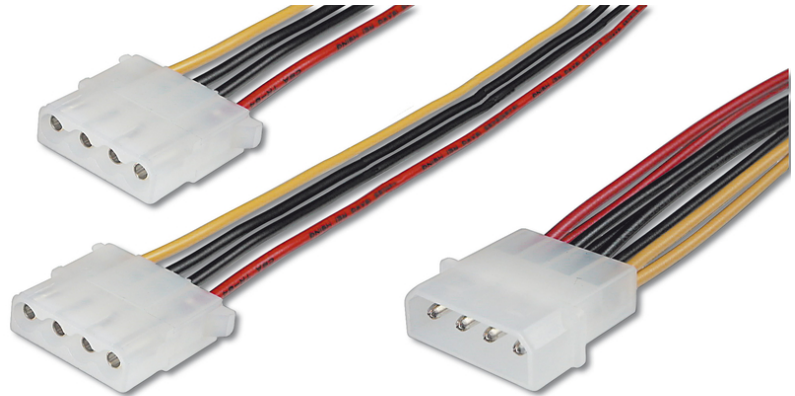

DIGITUS Internal Y-power supply cable

AK-430400-002-M
EAN 4016032325123

Internal Y-power supply cable 0.20m, IDE - 2x IDE connector

You can never have enough power connections. Whether disk drives, fans, lighting or other consumers, these adaptors doubles the connection at power supply unit for two 13.3 cm (5.25) disk drives.

Safe connection and power supply

- IDE plug (13,4cm/5.25") <=> 2x IDE jack (13,4cm/5.25")

Attributes

- Assortment: Internal Power Supply Cables

- AWG: 18
- Color cable: various
- Color connector: transparent
- Connector 1: IDE (5,25") power plug
- Connector 2: 2x IDE (5,25") power jack
- Hoods: plastic
- Wire material: CU
- Length: 0.2 m
- Shielding: Unshielded