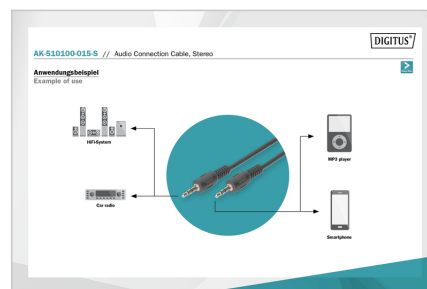

More images: