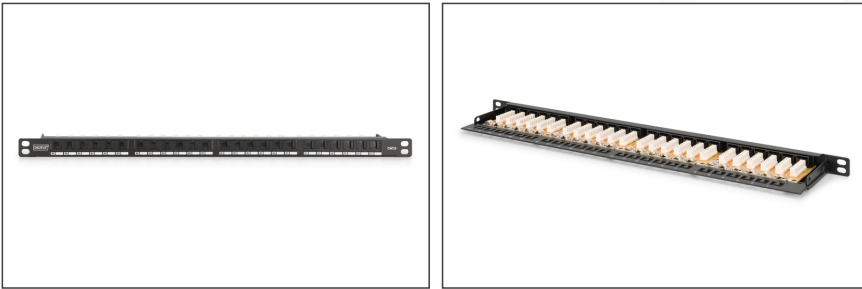

Safety notes

- Protect product from moisture
- Avoid antistatic charging when installing the product
- Observe the specifications of the raw cable manufacturer during installation

EU responsible person

EU based economic operator ensuring the product complies with the required regulations.

ASSMANN Electronic GmbH
Auf dem Schüffel 3
Lüdenscheid, Germany
<https://www.assmann.com>
info@assmann.com