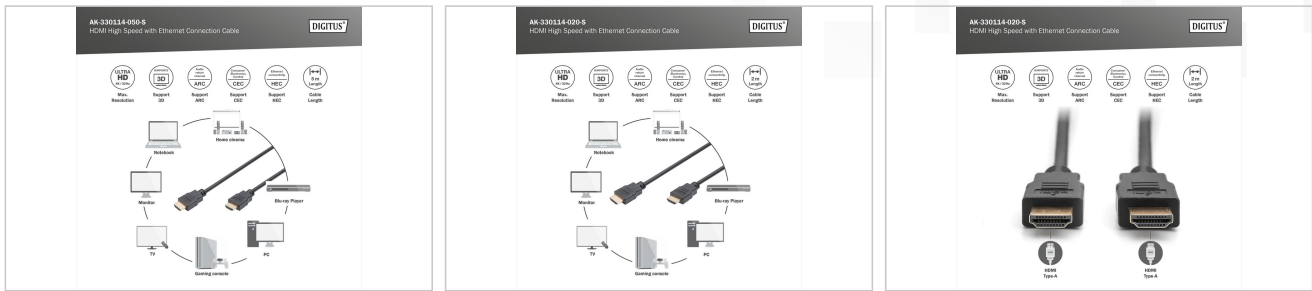

More images:

Safety notes

- When plugging and unplugging the cable, only grasp the plug and do not pull directly on the cable.
- Cables must not be kinked sharply or bent at tight angles, as this can damage the inner wires and lead to failures.
- Make sure that the cables are not under tensile load, as this can damage the insulation and the wires inside the cable.
- Ensure that cables are not laid in areas where they can be easily damaged mechanically.
- Cables should not be used in environments with extremely high or very low temperatures. Observe the product information on the maximum operating temperature of the cable
- Check cables regularly for visible damage such as cracks, kinks or signs of wear. Defective cables should be replaced immediately to avoid failures, short circuits or even electric shocks.

EU responsible person

EU based economic operator ensuring the product complies with the required regulations.

ASSMANN Electronic GmbH
Auf dem Schüffel 3
Lüdenscheid, Germany
<https://www.assmann.com>
info@assmann.com