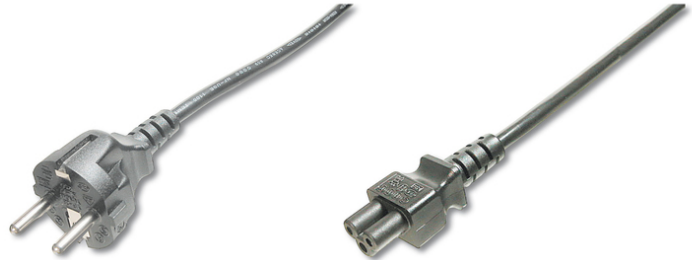

DIGITUS® German Power Cord connection cable

AK-440115-008-S

EAN 4016032322948

Power Cord, CEE 7/7 (Typ-F) - C5 M/F, 0,75m, H05VV-F3G 0.75qmm, bl

This power cord connection cable, also known as „Micky Mouse“ - or „cloverleaf“ connector, is used for the connection of a Laptop or power supply unit to the German indoor power supply system (outlet).

Corresponds to the German guidelines

Attributes

- Assortment: Device Connection Cables
- Cable standard: H05 VV F3G
- Color cable: black

- Color connector: black
- Connector 1: CEE 7/7, plug
- Connector 2: IEC C5, jack
- Connector surface: nickel-plated
- Current load capacity: 250V/10A
- Hoods: molded
- Lead cross-section: 0.75qmm
- Packaging: Polybag
- Wire material: CU
- Length: 0.75 m
- Shielding: Unshielded