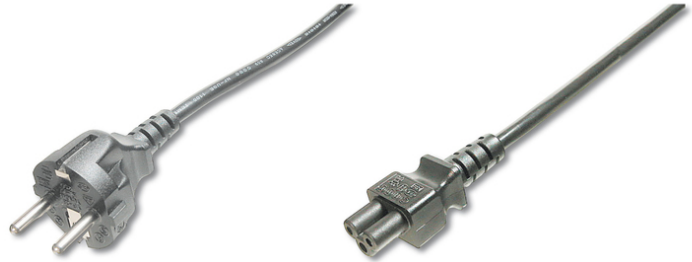

# DIGITUS® German Power Cord connection cable

AK-440115-012-S

EAN 4016032322788

**Power Cord, CEE 7/7 (Typ-F) - C5 M/F, 1.2m, H05VV-F3G 0.75qmm, bl**

This power cord connection cable, also known as „Micky Mouse“ - or „cloverleaf“ connector, is used for the connection of a Laptop or power supply unit to the German indoor power supply system (outlet).

**Corresponds to the German guidelines**

**Attributes**

- Assortment: Device Connection Cables
- Cable standard: H05 VV F3G
- Color cable: black

- Color connector: black
- Connector 1: CEE 7/7, plug
- Connector 2: IEC C5, jack
- Connector surface: nickel-plated
- Current load capacity: 250V/10A
- Hoods: molded
- Lead cross-section: 0.75qmm
- Packaging: Polybag
- Wire material: CU
- Length: 1.2 m
- Shielding: Unshielded