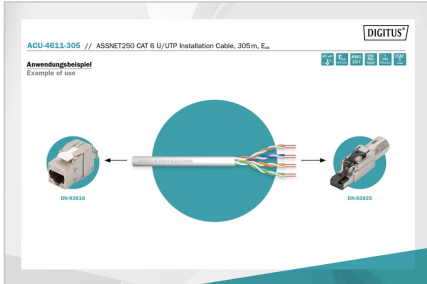

More images:

Safety notes

- Data cables must not be bent, stretched or twisted excessively. Sharp bends can damage the cable sheath and lead to failures or short circuits.
- Installation only by trained specialists.
- Installation only in dry rooms.
- The data cable must not be in direct contact with other electrical cables or high-voltage sources in order to avoid electromagnetic interference.