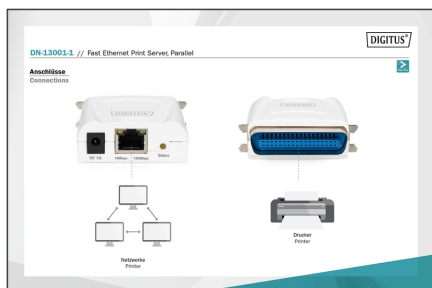

Safety notes

- Overloading can lead to overheating and damage to the appliance or the connected peripherals.
- If necessary, use an external power supply to ensure stable performance.
- If devices such as external hard disks or printers that require a high power consumption are connected, the device should be used with an external power supply. Otherwise, the device could be overloaded or functional problems could occur.
- Do not expose the device to rain, moisture, vapors or liquids.
- Do not insert any objects into the device.
- Do not attempt to repair the unit or open the housing without authorization. You risk an electric shock!
- Ensure adequate ventilation to prevent damage due to overheating.
- Dust, moisture, vapors and strong cleaning agents or solvents can cause damage to the device.
- Disconnect the appliance from the power supply and the connected devices before cleaning.
- Clean the device with a dust-free cloth.

EU responsible person

EU based economic operator ensuring the product complies with the required regulations.

ASSMANN Electronic GmbH
Auf dem Schüffel 3
Lüdenscheid, Germany
<https://www.assmann.com>
info@assmann.com