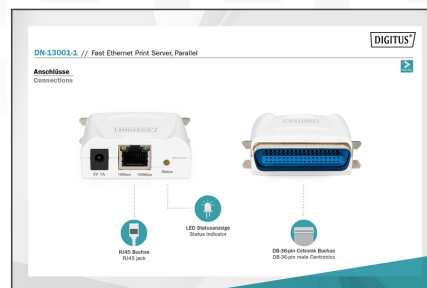

Safety notes

- Overloading can lead to overheating and damage to the appliance or the connected peripherals.
- If necessary, use an external power supply to ensure stable performance.
- If devices such as external hard disks or printers that require a high power consumption are connected, the device should be used with an external power supply. Otherwise, the device could be overloaded or functional problems could occur.
- Do not expose the device to rain, moisture, vapors or liquids.
- Do not insert any objects into the device.
- Do not attempt to repair the unit or open the housing without authorization. You risk an electric shock!
- Ensure adequate ventilation to prevent damage due to overheating.
- Dust, moisture, vapors and strong cleaning agents or solvents can cause damage to the device.
- Disconnect the appliance from the power supply and the connected devices before cleaning.
- Clean the device with a dust-free cloth.

EU responsible person

EU based economic operator ensuring the product complies with the required regulations.

ASSMANN Electronic GmbH
Auf dem Schüffel 3
Lüdenscheid, Germany
<https://www.assmann.com>
info@assmann.com