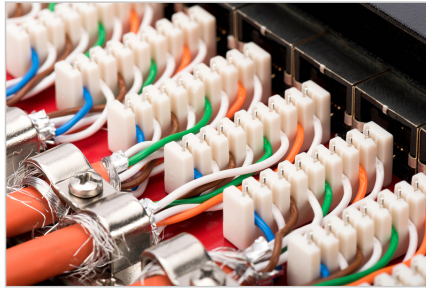

More images:

Safety notes

- Protect product from moisture
- Avoid antistatic charging when installing the product
- Observe the specifications of the raw cable manufacturer during installation

EU responsible person

EU based economic operator ensuring the product complies with the required regulations.

ASSMANN Electronic GmbH
Auf dem Schüffel 3
Lüdenscheid, Germany
<https://www.assmann.com>
info@assmann.com