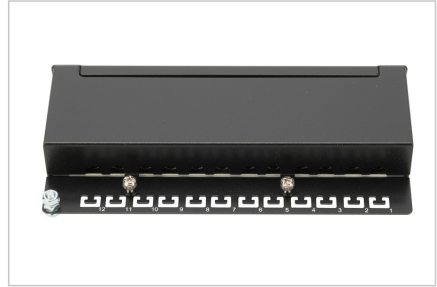

More images:

Safety notes

- Protect product from moisture
- Avoid antistatic charging when installing the product
- Observe the specifications of the raw cable manufacturer during installation

EU responsible person

EU based economic operator ensuring the product complies with the required regulations.

ASSMANN Electronic GmbH
Auf dem Schüffel 3
Lüdenscheid, Germany
<https://www.assmann.com>
info@assmann.com