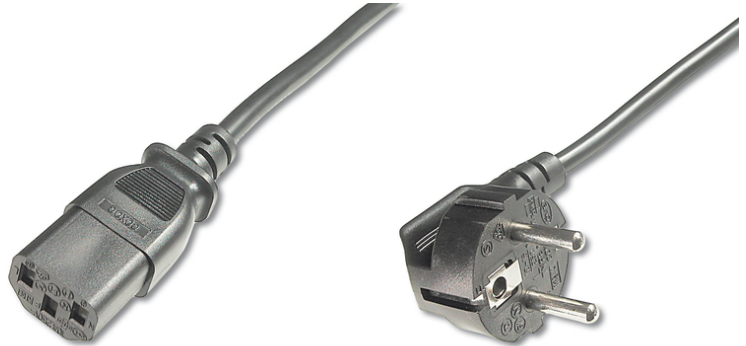

DIGITUS® Power Cord connection cable

AK-440100-025-S

EAN 4016032311737

Power Cord, CEE 7/7 (Typ-F) 90° angled - C13 M/F, 2.5m, H05VV-F3G 1.0qmm, black

This Power Cord connection cable is used for the connection of a PC or monitor to the indoor power supply system (outlet).

Approved for all European countries

Attributes

- Assortment: Device Connection Cables
- Cable standard: H05 VV F3G
- Color cable: black

- Color connector: black
- Connector 1: CEE 7/7, plug
- Connector 2: IEC C13, jack
- Connector surface: nickel-plated
- Current load capacity: 250V/10A
- Hoods: molded
- Lead cross-section: 1.0qmm
- Packaging: Polybag
- Wire material: CU
- Length: 2.5 m
- Shielding: Unshielded