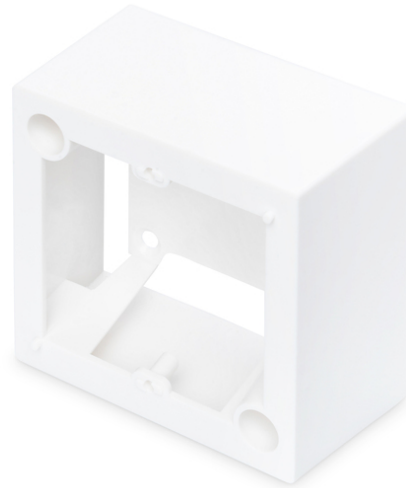

DIGITUS® Surface Mountbox for Walloutlet Faceplates 80x80 mm, French Type

DN-93804

EAN 4016032309987

Surface mount box for faceplates 80x80 mm, color pure white, French layout

The DIGITUS® Surface mount boxes for keystone outlets are the perfect solution to extend your data outlets. Available layouts: German, French, British.

- Layout keystone entry: 90° outlet
- Area of application: Cavity socket, trunking, surface mount box
- Norms: ISO/IEC 11801 3rd Ed., EN 50173-1, EIA/TIA 568-C
- General properties:
- Suitable for installation in trunking, flush and surface mount

- Integrated dust cover
- Plastic label field
- Design compatible to current switch ranges of switch manufacturers
- Technical properties:
- Wall outlet material: Die-cast metal
- Central plate material: ABS UL 94V-0
- Frame material: ABS UL 94V-0
- Surface mount box material: ABS UL 94V-0
- Physical properties:
- Operation temperature: -20° C to +70 °C (ISO/IEC 11801, EN 50173-1, ANSI/TIA/EIA 568 C)