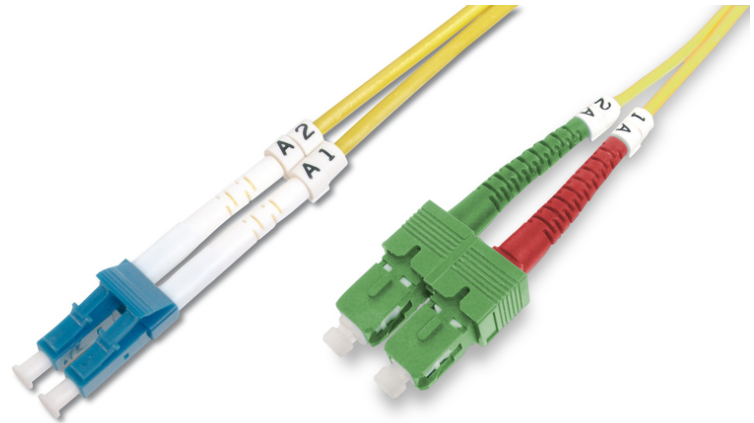

# DIGITUS Fiber Optic Singlemode Patchcable SC ( APC ) to LC ( PC )

DK-292SCA3LC-05  
EAN 4016032309291

**FO patch cord, duplex, SC (APC) to LC (PC) SM OS2 09/125 μ, 5 m**

FO patch cord, duplex, SC (APC) to LC (PC),SM OS2 09/125 μ, 5 m

**Future-oriented standards and high-end quality for your network.**

- Duplex cable
- LSOH
- Connector with ceramic ferrule
- Cable diameter 3 mm
- Single packed with test-report
- Assortment: Fiber Optic Patch Cables
- Boot: single-color

- Cable diameter: 3 mm
- Cable jacket: LSOH
- Cable type: I-VH 2E9/125μ
- Color cable: yellow
- Connector 1: SC (APC)
- Connector 2: LC
- Fiber class: OS2
- Fiber diameter: 9/125μ
- Mode: Singlemode
- Packaging: DIGITUS Polybag
- Length: 5 m