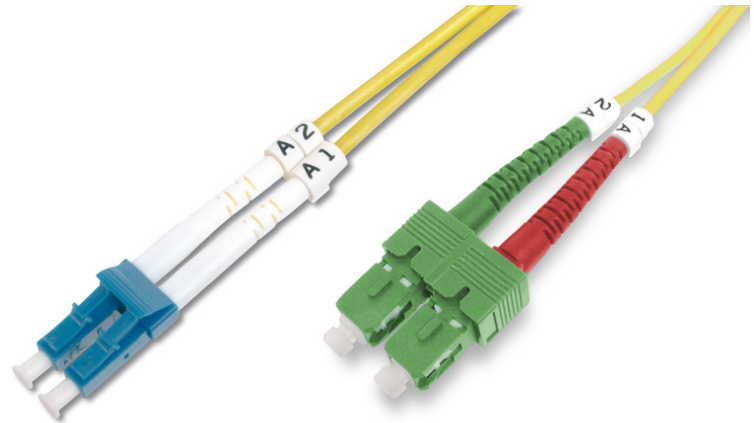

DIGITUS Fiber Optic Singlemode Patchcable SC (APC) to LC (PC)

DK-292SCA3LC-05
EAN 4016032309291

FO patch cord, duplex, SC (APC) to LC (PC) SM OS2 09/125 μ, 5 m

FO patch cord, duplex, SC (APC) to LC (PC),SM OS2 09/125 μ, 5 m

Future-oriented standards and high-end quality for your network.

- Duplex cable
- LSOH
- Connector with ceramic ferrule
- Cable diameter 3 mm
- Single packed with test-report
- Assortment: Fiber Optic Patch Cables
- Boot: single-color

- Cable diameter: 3 mm
- Cable jacket: LSOH
- Cable type: I-VH 2E9/125μ
- Color cable: yellow
- Connector 1: SC (APC)
- Connector 2: LC
- Fiber class: OS2
- Fiber diameter: 9/125μ
- Mode: Singlemode
- Packaging: DIGITUS Polybag
- Length: 5 m