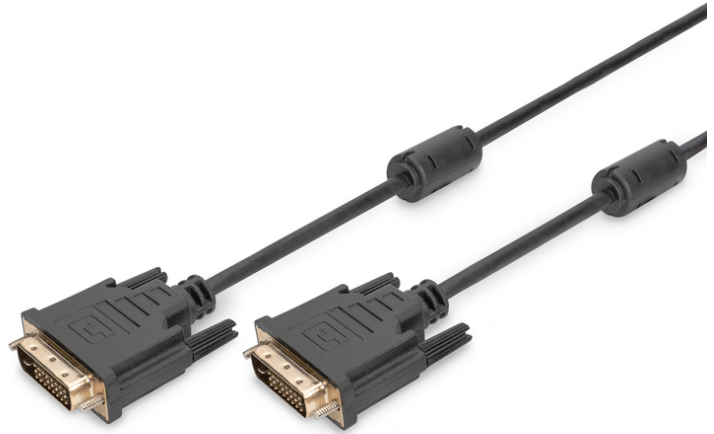

DIGITUS® DVI

AK-320101-020-S
EAN 4016032298311

DVI connection cable, DVI(24+1), 2x ferrit M/M, 2.0m, DVI-D Dual Link, bl

Digitus DVI-D Dual Link Full HD (2560 x 1600 Pixel, 60 Hz) DVI-D (24+1) to DVI-D (24+1) Dual Link Cable, 2.0m, 2x ferrite filter, black

Full HD, 2560 x 1600 Pixel, 60 Hz

- Resolution: 2560 x 1600 Pixel, 60 Hz

Attributes

- Assortment: DVI Cables
- AWG: 30
- Color cable: black
- Color connector: black

- Connector 1: DVI-D, (24+1), plug
- Connector 2: DVI-D, (24+1), plug
- Connector surface: nickel-plated
- Ferrite filter: 2 x ferrite beads
- HDTV Standard: Full HD
- Hoods: molded
- Packaging: Polybag
- Resolution max.: 2560 x 1600 Pixel, 60Hz
- Wire material: CU
- Length: 2 m
- Shielding: triple shielding