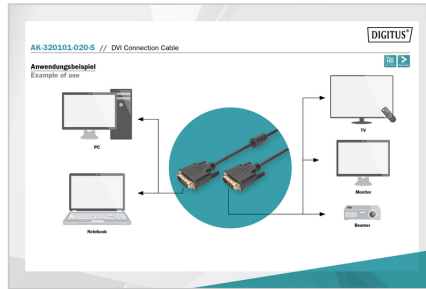

More images:

Safety notes

- When plugging and unplugging the cable, only grasp the plug and do not pull directly on the cable.
- Cables must not be kinked sharply or bent at tight angles, as this can damage the inner wires and lead to failures.
- Make sure that the cables are not under tensile load, as this can damage the insulation and the wires inside the cable.
- Ensure that cables are not laid in areas where they can be easily damaged mechanically.
- Cables should not be used in environments with extremely high or very low temperatures. Observe the product specifications for the maximum operating temperature of the cable
- Check cables regularly for visible damage such as cracks, kinks or signs of wear. Defective cables should be replaced immediately to avoid failures, short circuits or even electric shocks.

EU responsible person

EU based economic operator ensuring the product complies with the required regulations.

ASSMANN Electronic GmbH
Auf dem Schüffel 3
Lüdenscheid, Germany
<https://www.assmann.com>
info@assmann.com