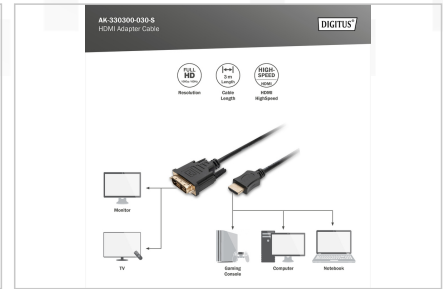

More images:

Safety notes

- When plugging and unplugging the cable, only grasp the plug and do not pull directly on the cable.
- Cables must not be kinked sharply or bent at tight angles, as this can damage the inner wires and lead to failures.
- Make sure that the cables are not under tensile load, as this can damage the insulation and the wires inside the cable.
- Ensure that cables are not laid in areas where they can be easily damaged mechanically.
- Cables should not be used in environments with extremely high or very low temperatures. Observe the product information on the maximum operating temperature of the cable
- Check cables regularly for visible damage such as cracks, kinks or signs of wear. Defective cables should be replaced immediately to avoid failures, short circuits or even electric shocks.

EU responsible person

EU based economic operator ensuring the product complies with the required regulations.

ASSMANN Electronic GmbH
Auf dem Schüffel 3
Lüdenscheid, Germany
<https://www.assmann.com>
info@assmann.com