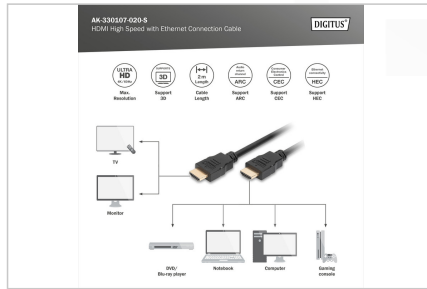

More images:

Safety notes

- When plugging and unplugging the cable, only grasp the plug and do not pull directly on the cable.
- Cables must not be kinked sharply or bent at tight angles, as this can damage the inner wires and lead to failures.
- Make sure that the cables are not under tensile load, as this can damage the insulation and the wires inside the cable.
- Ensure that cables are not laid in areas where they can be easily damaged mechanically.
- Cables should not be used in environments with extremely high or very low temperatures. Observe the product information on the maximum operating temperature of the cable
- Check cables regularly for visible damage such as cracks, kinks or signs of wear. Defective cables should be replaced immediately to avoid failures, short circuits or even electric shocks.

EU responsible person

EU based economic operator ensuring the product complies with the required regulations.

ASSMANN Electronic GmbH
Auf dem Schüffel 3
Lüdenscheid, Germany
<https://www.assmann.com>
info@assmann.com