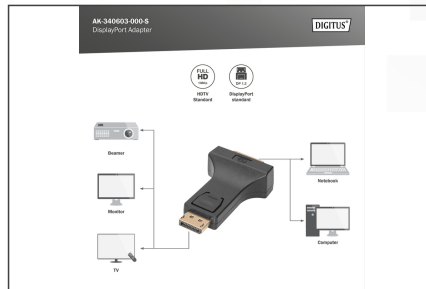

Safety notes

- When plugging and unplugging the cable, only grasp the plug and do not pull directly on the cable.
- Cables must not be kinked sharply or bent at tight angles, as this can damage the inner wires and lead to failures.
- Make sure that the cables are not under tensile load, as this can damage the insulation and the wires inside the cable.
- Ensure that cables are not laid in areas where they can be easily damaged mechanically.
- Cables should not be used in environments with extremely high or very low temperatures. Observe the product information on the maximum operating temperature of the cable
- Check cables regularly for visible damage such as cracks, kinks or signs of wear. Defective cables should be replaced immediately to avoid failures, short circuits or even electric shocks.

EU responsible person

EU based economic operator ensuring the product complies with the required regulations.

ASSMANN Electronic GmbH
Auf dem Schüffel 3
Lüdenscheid, Germany
<https://www.assmann.com>
info@assmann.com