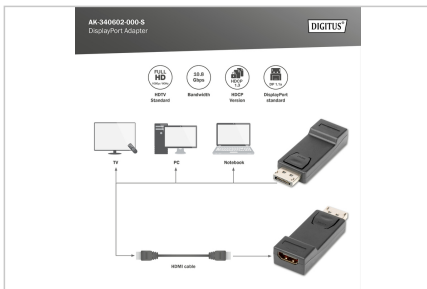

More images: