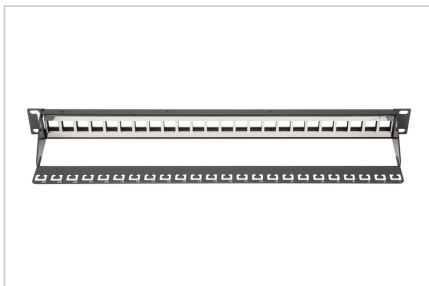

More images: