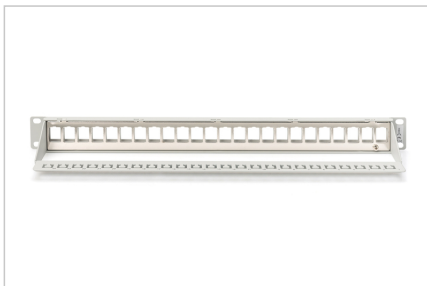

More images: