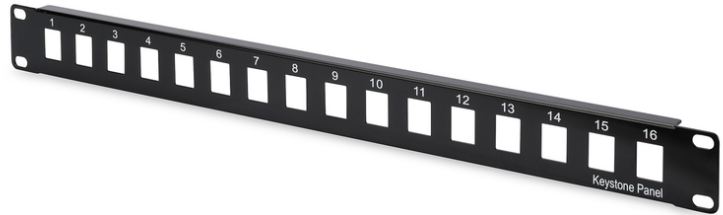

# DIGITUS® DIGITUS 16-PORT KEYSTONE PATCH PANEL, 1U, RACK MOUNT, BLACK RAL 9005

DN-91400

EAN 4016032280750

**Modular Patch Panel, unshielded, 16-port blank, 1U, rack mount, black RAL 9005**

The Modular Patch Panel from DIGITUS® is available as 16- or 24-port version. The 1.5 mm cold rolled c-steel provides the best storage of your Keystone Modules.

- 16-Port Patch Panel
- 1U Rack Mount

- 16-Port Patch Panel
- Color: black, RAL9005

**Attributes**

- Color: black, RAL 9005
- Ports: 16
- Units: 1

Logistics						
	Number (pcs)	Weight (kg)	Depth (cm)	Width (cm)	Height (cm)	cm³
Packaging Unit Carton	64	22.02	58.00	24.00	25.00	34,800.00
Packaging Unit Inside	8	2.75	56.50	10.00	7.50	4,237.50
Packaging Unit Single	1	0.34	48.50	4.30	1.50	312.83
Net single without Packaging	1	0.00	0.00	0.00	0.00	0.00