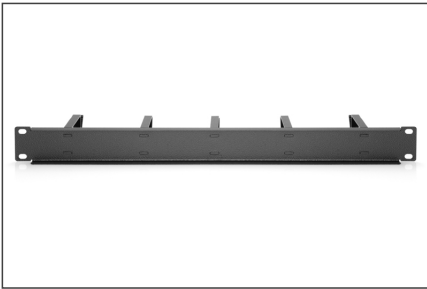

Safety notes

- When installing and using the accessory product for network cabinets, observe the respective safety instructions of the manufacturer or the cabinet system in which you want to use the accessory.

EU responsible person

EU based economic operator ensuring the product complies with the required regulations.

ASSMANN Electronic GmbH
Auf dem Schüffel 3
Lüdenscheid, Germany
<https://www.assmann.com>
info@assmann.com