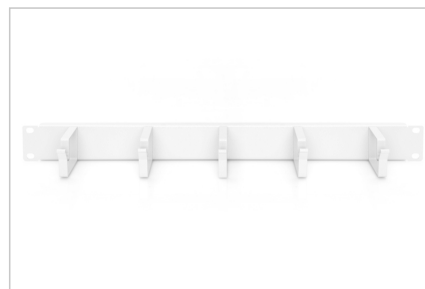

More images: