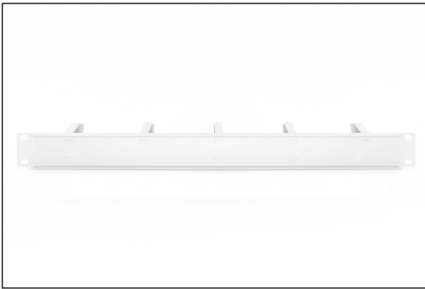

Safety notes

- When installing and using the accessory product for network cabinets, observe the respective safety instructions of the manufacturer or the cabinet system in which you want to use the accessory.

EU responsible person

EU based economic operator ensuring the product complies with the required regulations.

ASSMANN Electronic GmbH
Auf dem Schüffel 3
Lüdenscheid, Germany
<https://www.assmann.com>
info@assmann.com