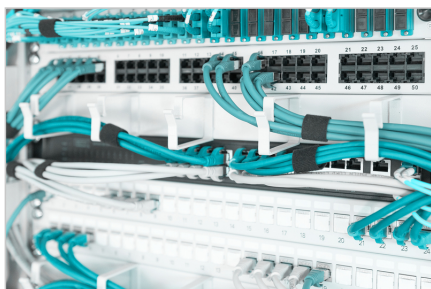

More images: