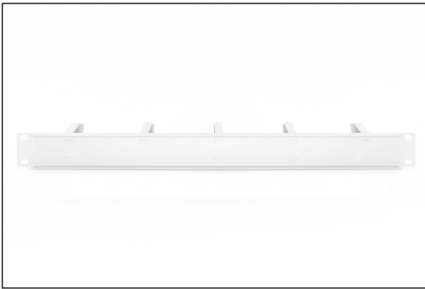

# DIGITUS® Cable routing panel with cable routing brackets for 483 mm (19") cabinets, 1U

DN-97601

EAN 4016032266440

## 1U cable management panel 5x aluminum cable rings 40x60 mm, grey (RAL 7035)

The cable management panels are attached to the 483 mm (19") profile rails. Five cable management brackets enable easy, horizontal patch cable routing. Optimum cable management in your 483 mm (19") network or server enclosure is guaranteed.

- for mounting on the 483 mm (19") profile rails
- Robust sheet steel
- 5x aluminum cable guide brackets (HxD: 40x60 mm)

- incl. mounting material

### Attributes

- Boja: svijetlo siva, RAL 7035
- Jedinice: 1
- Inčni faktor oblika (IEC 60297): 482,6 mm (19")