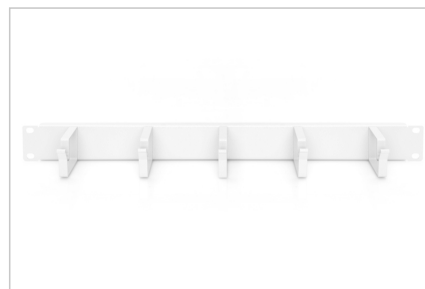

## 1U cable management panel 5x aluminum cable rings 40x60 mm, grey (RAL 7035)

The cable management panels are attached to the 483 mm (19") profile rails. Five cable management brackets enable easy, horizontal patch cable routing. Optimum cable management in your 483 mm (19") network or server enclosure is guaranteed.

- for mounting on the 483 mm (19") profile rails
- Robust sheet steel
- 5x aluminum cable guide brackets (HxD: 40x60 mm)

- incl. mounting material

### Attributes

- Boja: svijetlo siva, RAL 7035
- Jedinice: 1
- Inčni faktor oblika (IEC 60297): 482,6 mm (19")