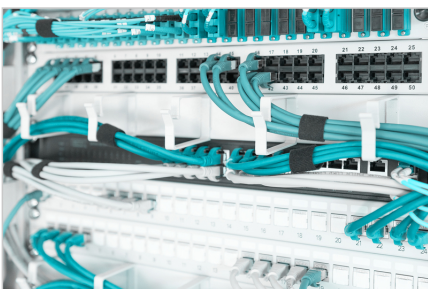

More images: