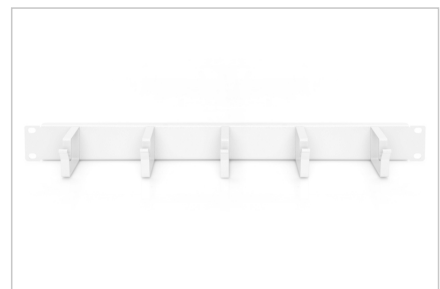

More images: