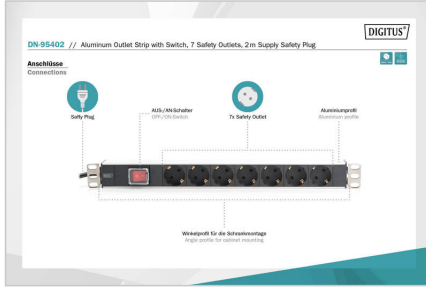

More images:

Safety notes

- This product is not intended for unsupervised use by children or persons under their care!
- Prevent higher humidity or temperatures than those specified in the data sheet - Avoid moisture, dust or vapors, solvents, flammable gases.
- Multiple sockets are not designed for permanent use with heavy loads!
- Multiple sockets must not be cascaded (avoid stringing together several multiple sockets).
- The maximum connected load must not be exceeded.
- Defective multiple sockets must be taken out of service immediately and disposed of in an environmentally friendly manner.
- In the event of a fault, take the product out of operation and contact a qualified electrician.
- Do not open the product.
- Disconnect the product from the power supply before cleaning. Do not use any aggressive or abrasive cleaning agents for cleaning.
- The ingress of liquids can lead to a short circuit.

EU responsible person

EU based economic operator ensuring the product complies with the required regulations.

ASSMANN Electronic GmbH
Auf dem Schüffel 3
Lüdenscheid, Germany
<https://www.assmann.com>
info@assmann.com