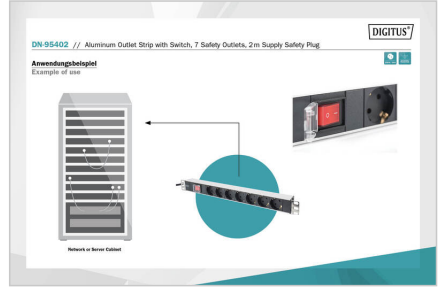

More images:

Safety notes

- This product is not intended for unsupervised use by children or persons under their care!
- Prevent higher humidity or temperatures than those specified in the data sheet - Avoid moisture, dust or vapors, solvents, flammable gases.
- Multiple sockets are not designed for permanent use with heavy loads!
- Multiple sockets must not be cascaded (avoid stringing together several multiple sockets).
- The maximum connected load must not be exceeded.
- Defective multiple sockets must be taken out of service immediately and disposed of in an environmentally friendly manner.
- In the event of a fault, take the product out of operation and contact a qualified electrician.
- Do not open the product.
- Disconnect the product from the power supply before cleaning. Do not use any aggressive or abrasive cleaning agents for cleaning.
- The ingress of liquids can lead to a short circuit.

EU responsible person

EU based economic operator ensuring the product complies with the required regulations.

ASSMANN Electronic GmbH
Auf dem Schüffel 3
Lüdenscheid, Germany
<https://www.assmann.com>
info@assmann.com