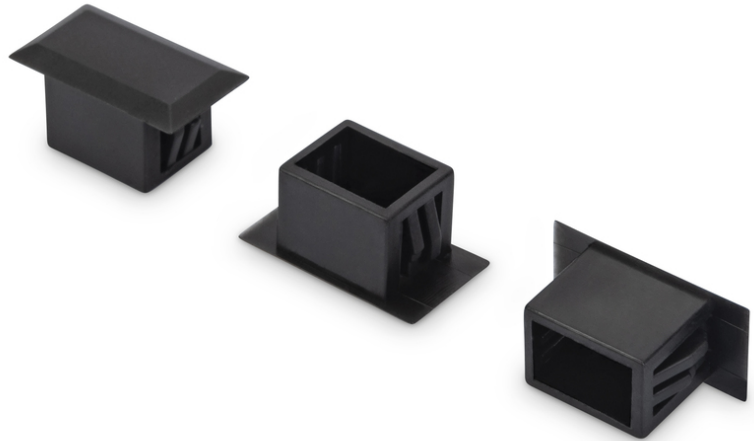

DIGITUS® Fiber blind plate

AL-BP-LCD
EAN 4016032262879

Blindplate for LC duplex holes 100 pcs.

Blindplate for LC duplex holes, 100 pcs.

- Used in termination boxes to cover ports not used

- Avoids dust and dirt in termination boxes
- Shipment: 100 pcs. per poly bag
- Material: plastic, black