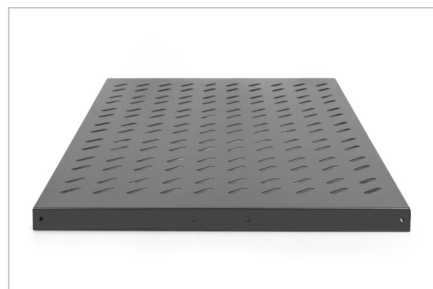

More images: