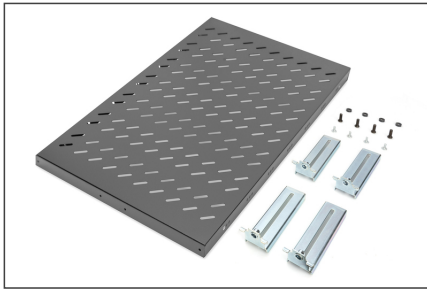

Safety notes

- When installing and using the accessory product for network cabinets, observe the respective safety instructions of the manufacturer or the cabinet system in which you want to use the accessory.

EU responsible person

EU based economic operator ensuring the product complies with the required regulations.

ASSMANN Electronic GmbH
Auf dem Schüffel 3
Lüdenscheid, Germany
<https://www.assmann.com>
info@assmann.com