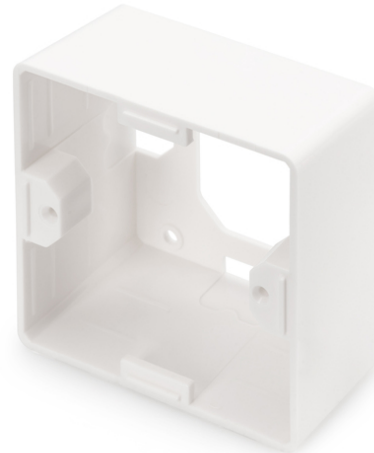

# DIGITUS® Surface Mountbox 80x80 mm for Keystone Walloutlet, German Type

DN-93803

EAN 4016032259367

**Surface mount box for faceplates 80x80x42 mm, color pure white, German layout**

The DIGITUS® Surface mount boxes for keystone outlets are the perfect solution to extend your data outlets. Available layouts: German, French, British.

- Layout keystone entry: 45° outlet
- Area of application: Cavity socket, trunking, surface mount box
- Norms: ISO/IEC 11801 3rd Ed., EN 50173-1, EIA/TIA 568-C
- General properties:
- Suitable for installation in trunking, flush and surface mount
- Central ground connection

- Integrated dust cover
- Plastic label field
- Design compatible to current switch ranges of switch manufacturers
- Technical properties:
- Wall outlet material: Die-cast metal
- Central plate material: ABS UL 94V-0
- Frame material: ABS UL 94V-0
- Surface mount box material: ABS UL 94V-0
- Physical properties:
- Operation temperature: -20° C to +70 °C (ISO/IEC 11801, EN 50173-1, ANSI/TIA/EIA 568 C)
- Colour: White RAL9003