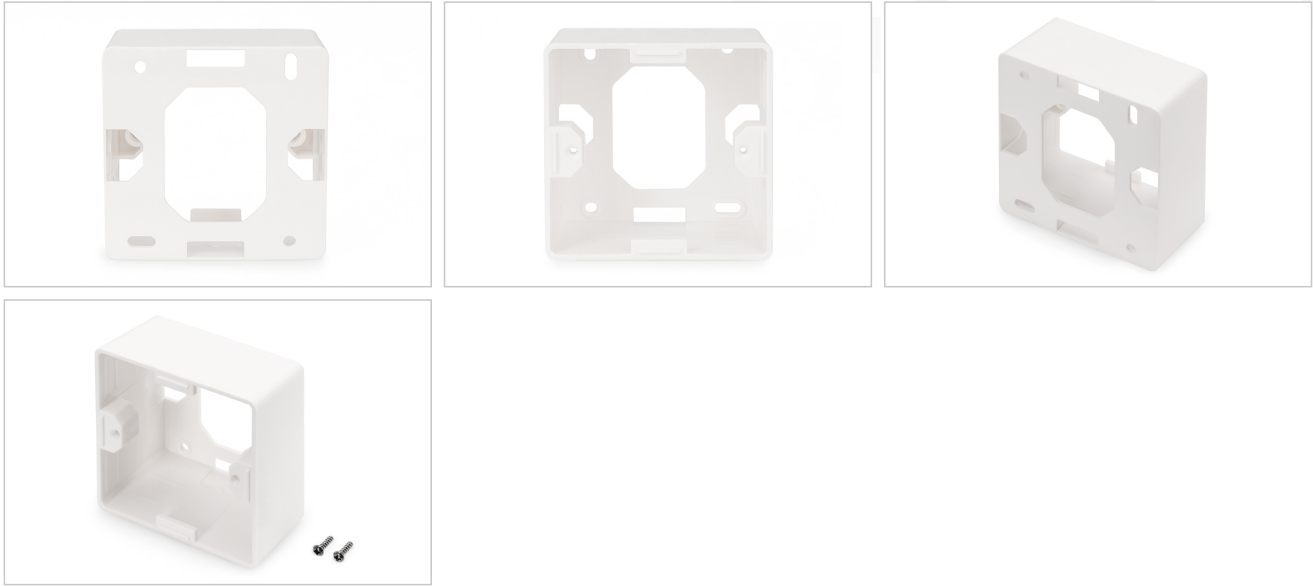

More images:

Safety notes

- Protect product from moisture
- Avoid antistatic charging when installing the product
- Observe the specifications of the raw cable manufacturer during installation

EU responsible person

EU based economic operator ensuring the product complies with the required regulations.

ASSMANN Electronic GmbH
Auf dem Schüffel 3
Lüdenscheid, Germany
<https://www.assmann.com>
info@assmann.com